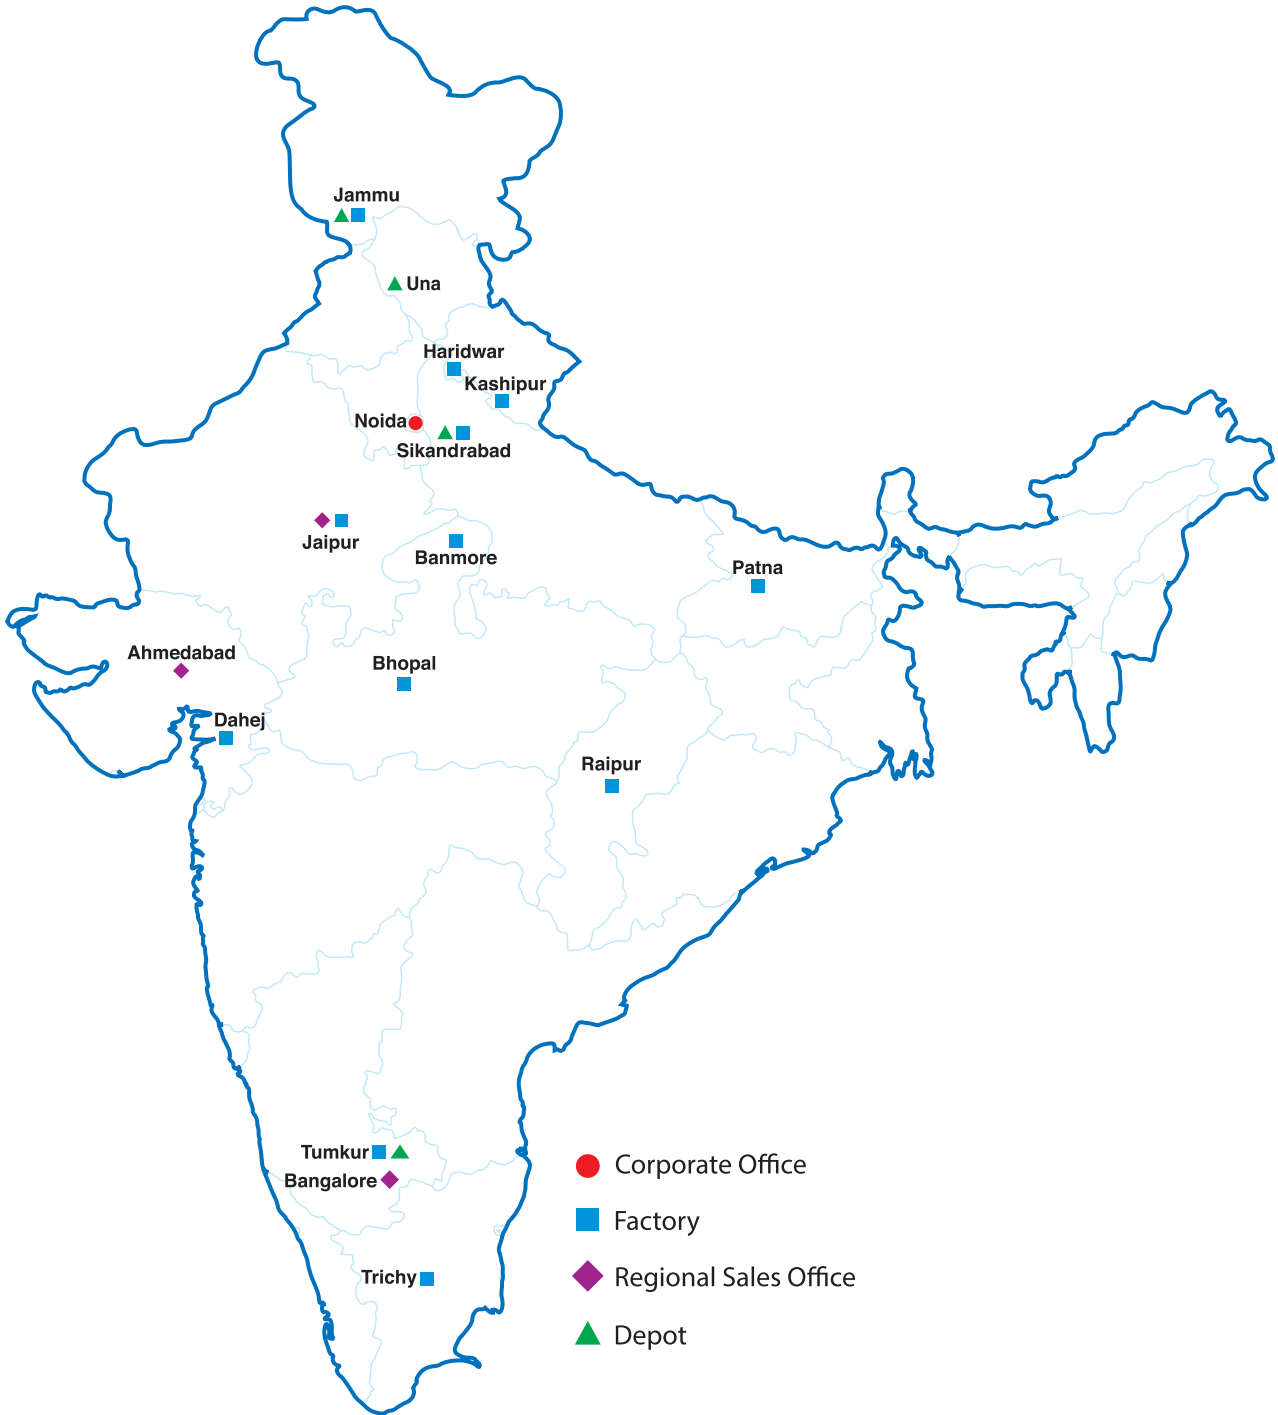

VECTUS INDUSTRIES LIMITED

A-36, Sector 83, Noida 201305, UP T: 0120-4753200

E: info@vectus.in TOLL FREE: 1800-120-12345

Download the
VECTUS app from
Google play