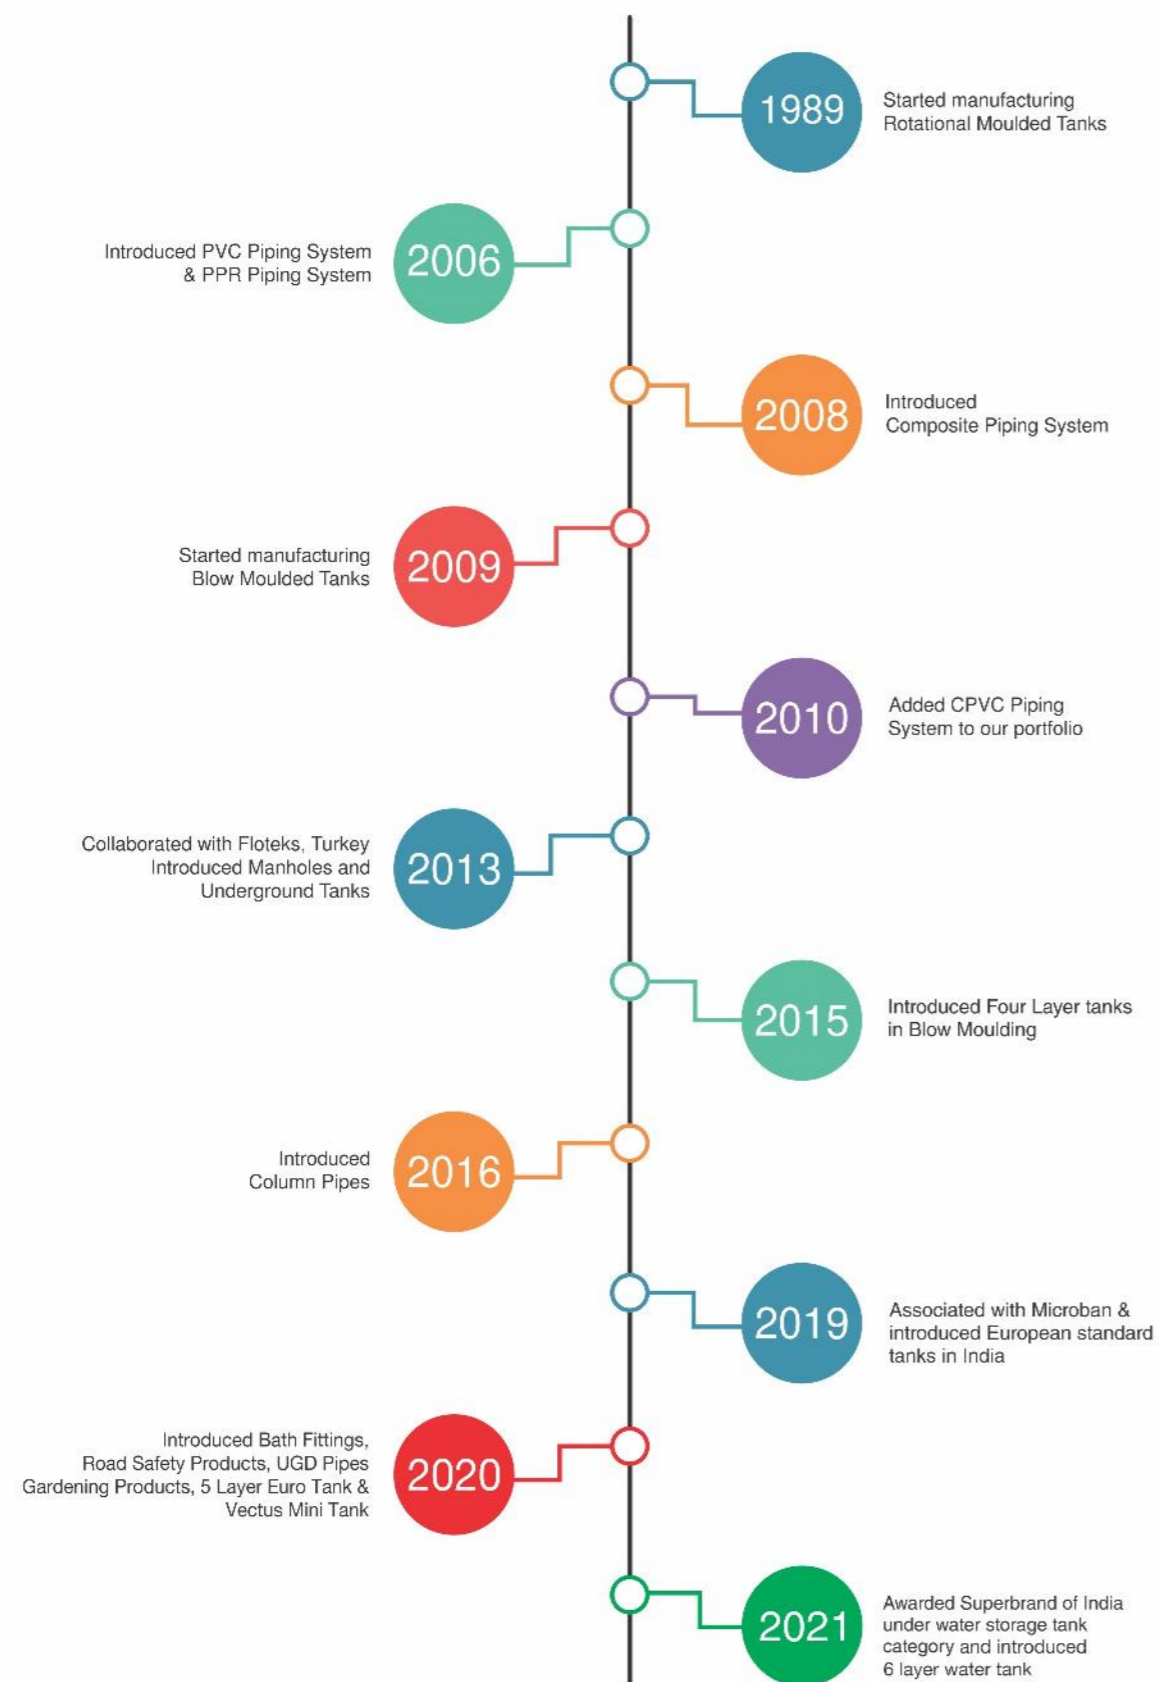

< Milestones >

< Our Mission >

To continually innovate, develop & provide polymer-based solutions to society for enhanced living.

< About the Company >

With a presence across the length & breadth of India and a footprint of over 3 decades, Vectus Industries Limited is one of the leading polymer-based Water Storage and Piping Solutions provider in India. With superior quality and cutting-edge technologies, we feel proud to be a one-stop solution for all kinds of water storage & transfer needs with the most diversified product portfolio in water tanks and plumbing systems. We, at Vectus, strive to transfer water in the most efficient manner by continuously innovating and delivering products to conserve the elixir of life. Our products touch millions of lives across the country, truly making us "India ki Waterline".

The company has always believed in constant innovation to keep up with the changing society and its lifestyle. New age thinking and modern approach has helped the company to come up with many one-of-a-kind products.

With more than 4300 dealers and distributors, 18 manufacturing plants and 4 depots across the country, Vectus has become one of the leading water storage and piping solutions in the country that adheres to the national and international standards of quality.

Keeping abreast with the national and international standards of quality, Vectus Industries is an ISO 9001:2015 Certified company.