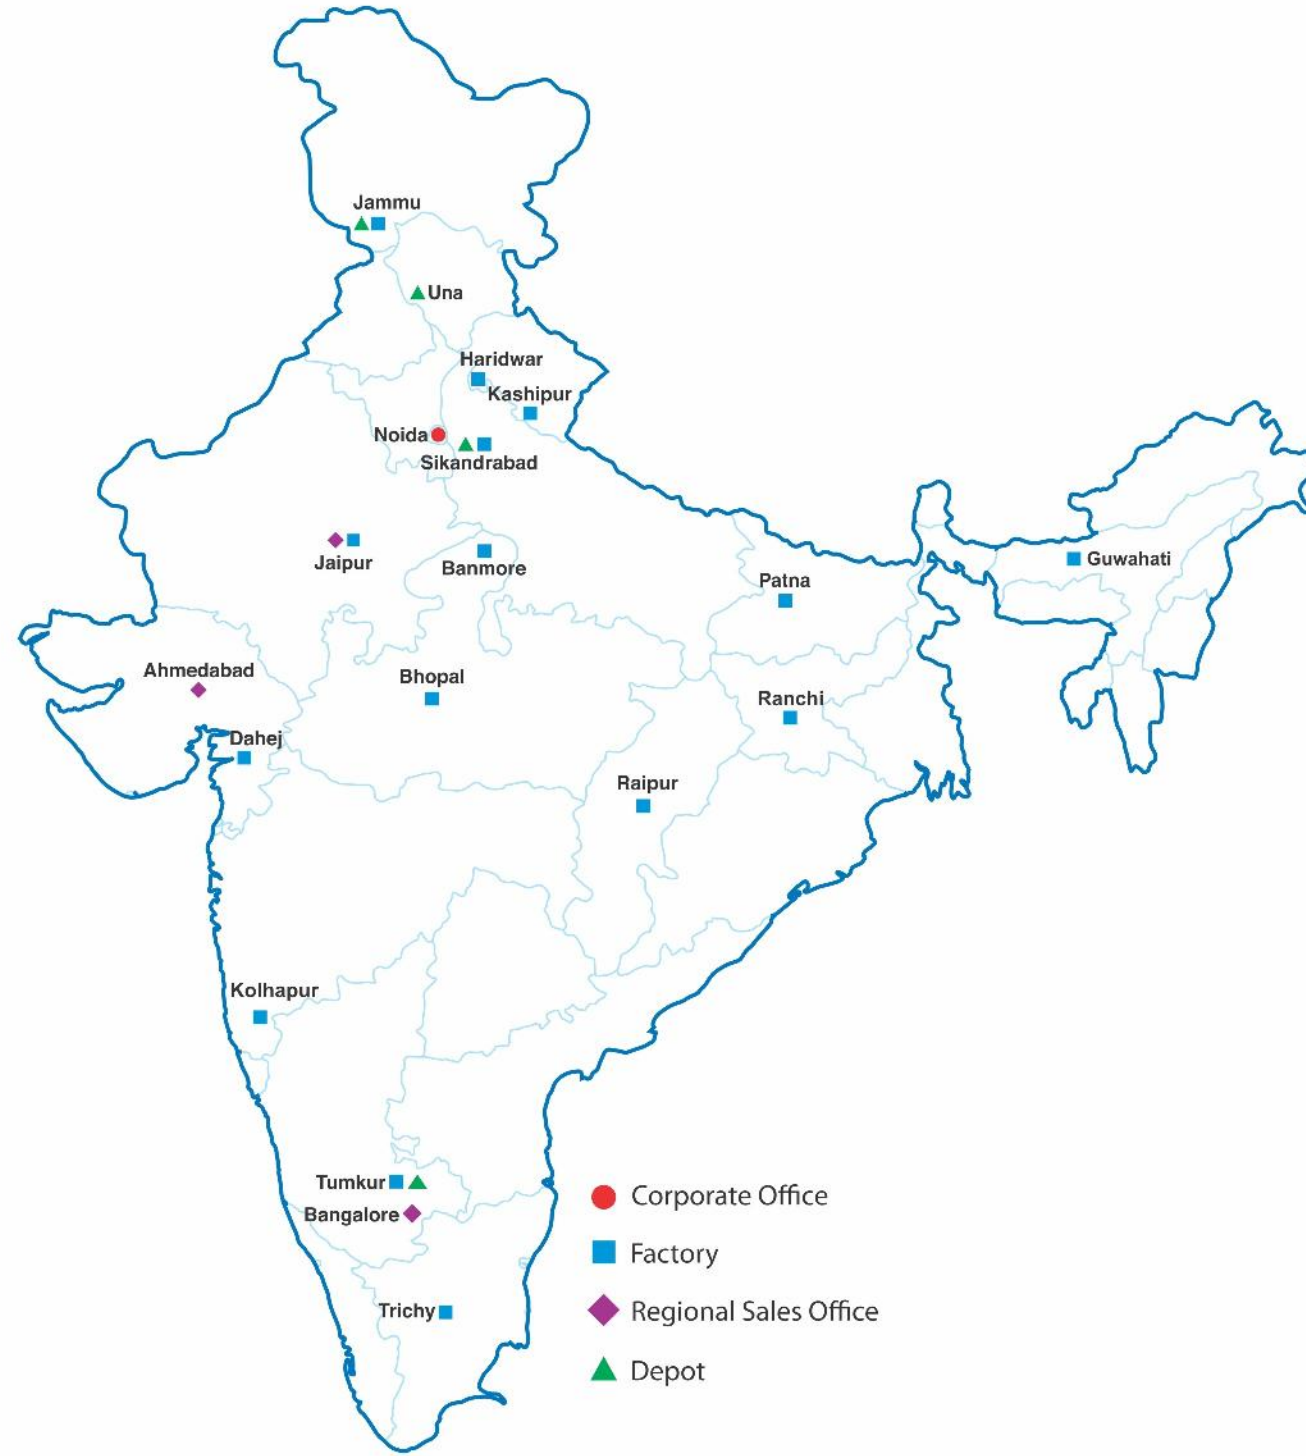

VECTUS
BATHWARE

VECTUS

VECTUS INDUSTRIES LIMITED

262, Jiwaji Nagar, Thatipur, Gwalior, Madhya Pradesh-474011, E: info@vectus.in,
Toll Free: 1800-120-12345, WhatsApp: 96540 11031, Follow us on:

QR Code

Visit us at: www.vectus.in