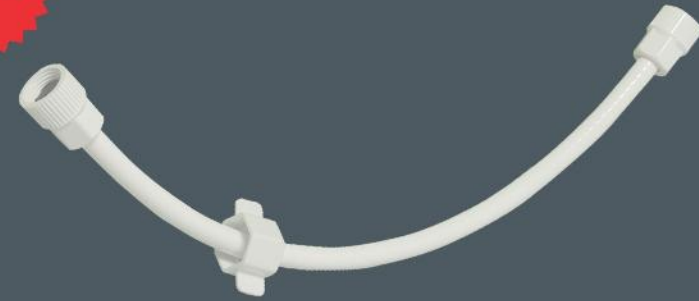

Overhead Shower with ABS Arm & Flange - Chrome(5")

Newly Launched

Overhead Shower 5" | M.R.P. ₹710/-

- ★ Premium ABS material

Health faucet - White

Newly Launched

Health faucet | M.R.P. ₹650/-

- ★ Perfect water flow for rain like experience
- ★ Ideal performance for both hot & cold water

Health faucet - Chrome

Newly Launched

Health faucet | M.R.P. ₹950/-

- ★ Resistance to corrosion, tarnish & flaking
- ★ Premium design for durability & reliability
- ★ Equal & consistent distribution of water
- ★ Easy to install & clean

Connecting Hose with Key

Newly Launched

Size(inch)	M.R.P.	Size(inch)	M.R.P.
18"	₹ 105/-	36"	₹ 170/-
24"	₹ 121/-	48"	₹ 215/-
30"	₹ 143/-	60"	₹ 265/-

Connecting Hose

Size(inch)	M.R.P.	Size(inch)	M.R.P.
18"	₹ 95/-	36"	₹ 155/-
24"	₹ 110/-	48"	₹ 190/-
30"	₹ 130/-	60"	₹ 220/-