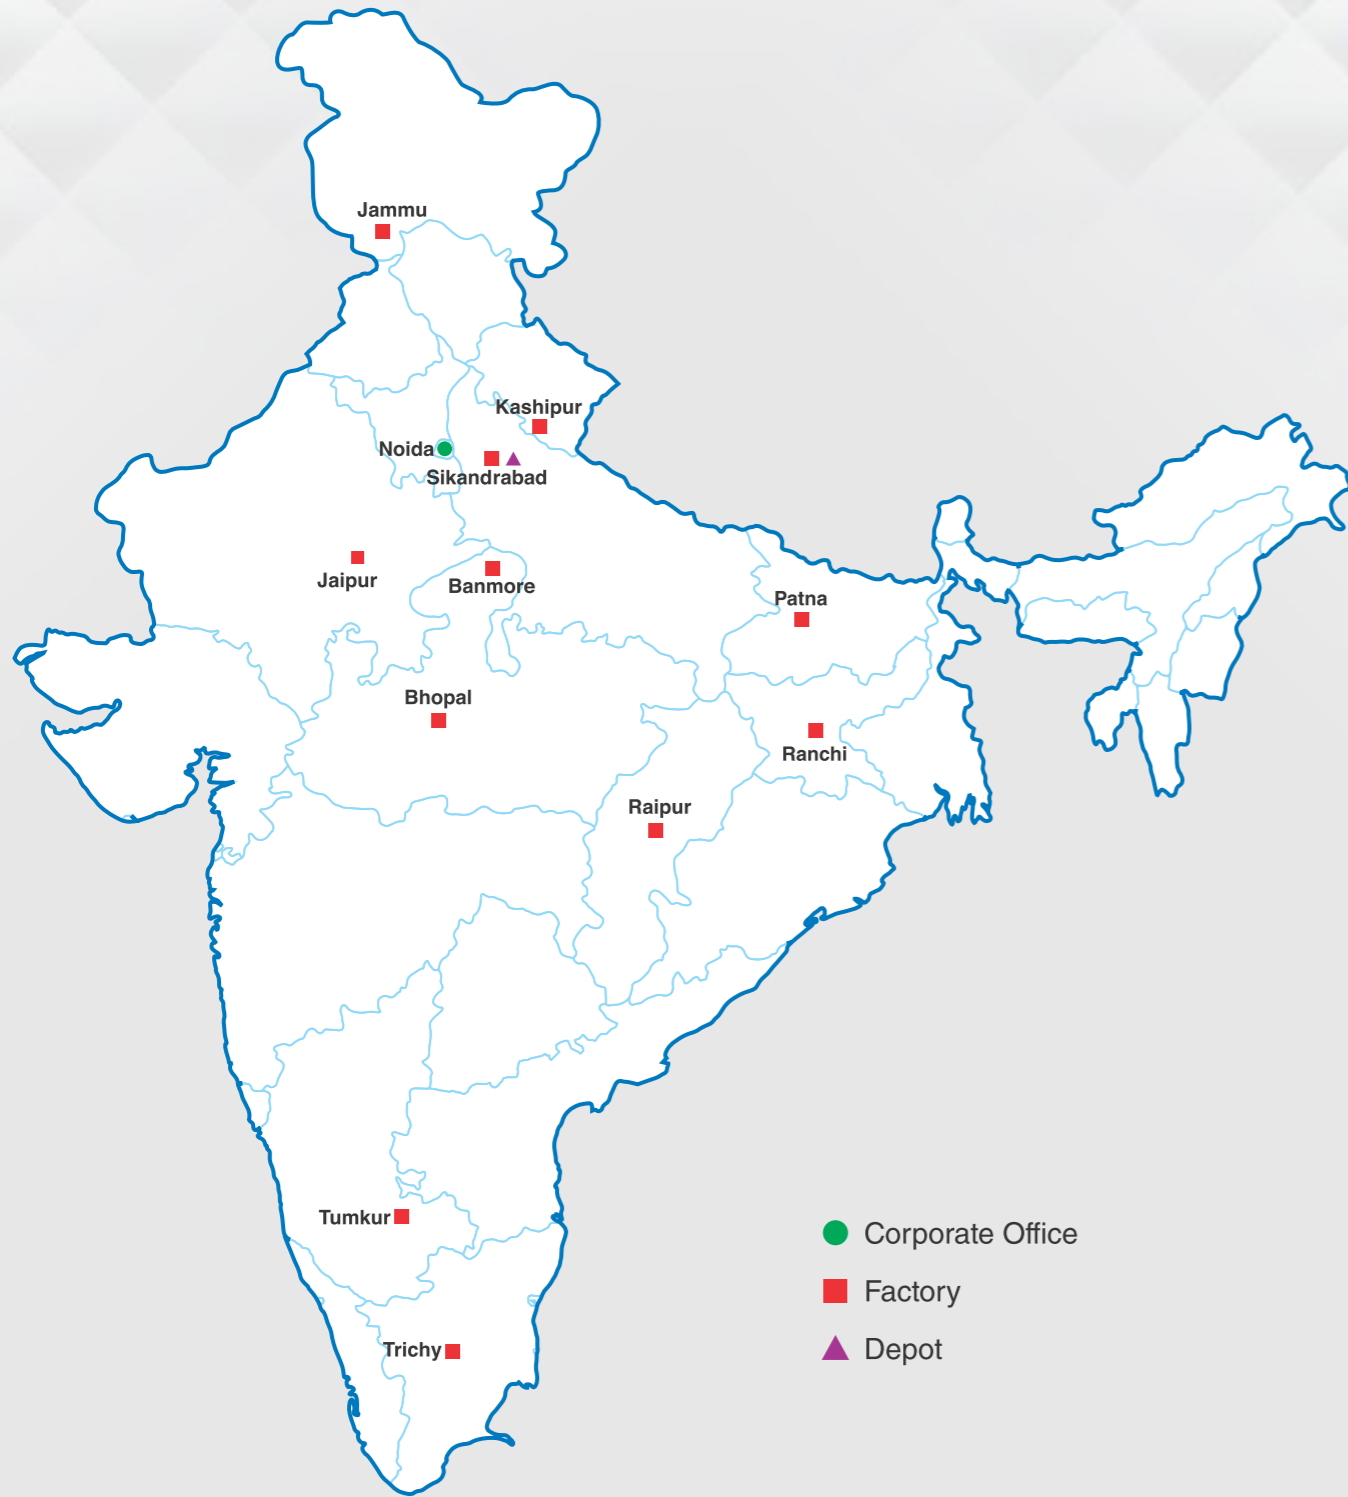

OUR SALES & SUPPORT NETWORK

HOUSEHOLD PLASTICS

STRONG & DURABLE