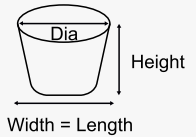

### PERCH

SIZE		STND. PKG.	M.R.P.
Height	Length	(in pcs)	(₹/Pc)
12"	25"	6	3400/-

### \*PLANTER DIMENSION

Note:- Due to continuously development of the products, sizes and colour may vary.