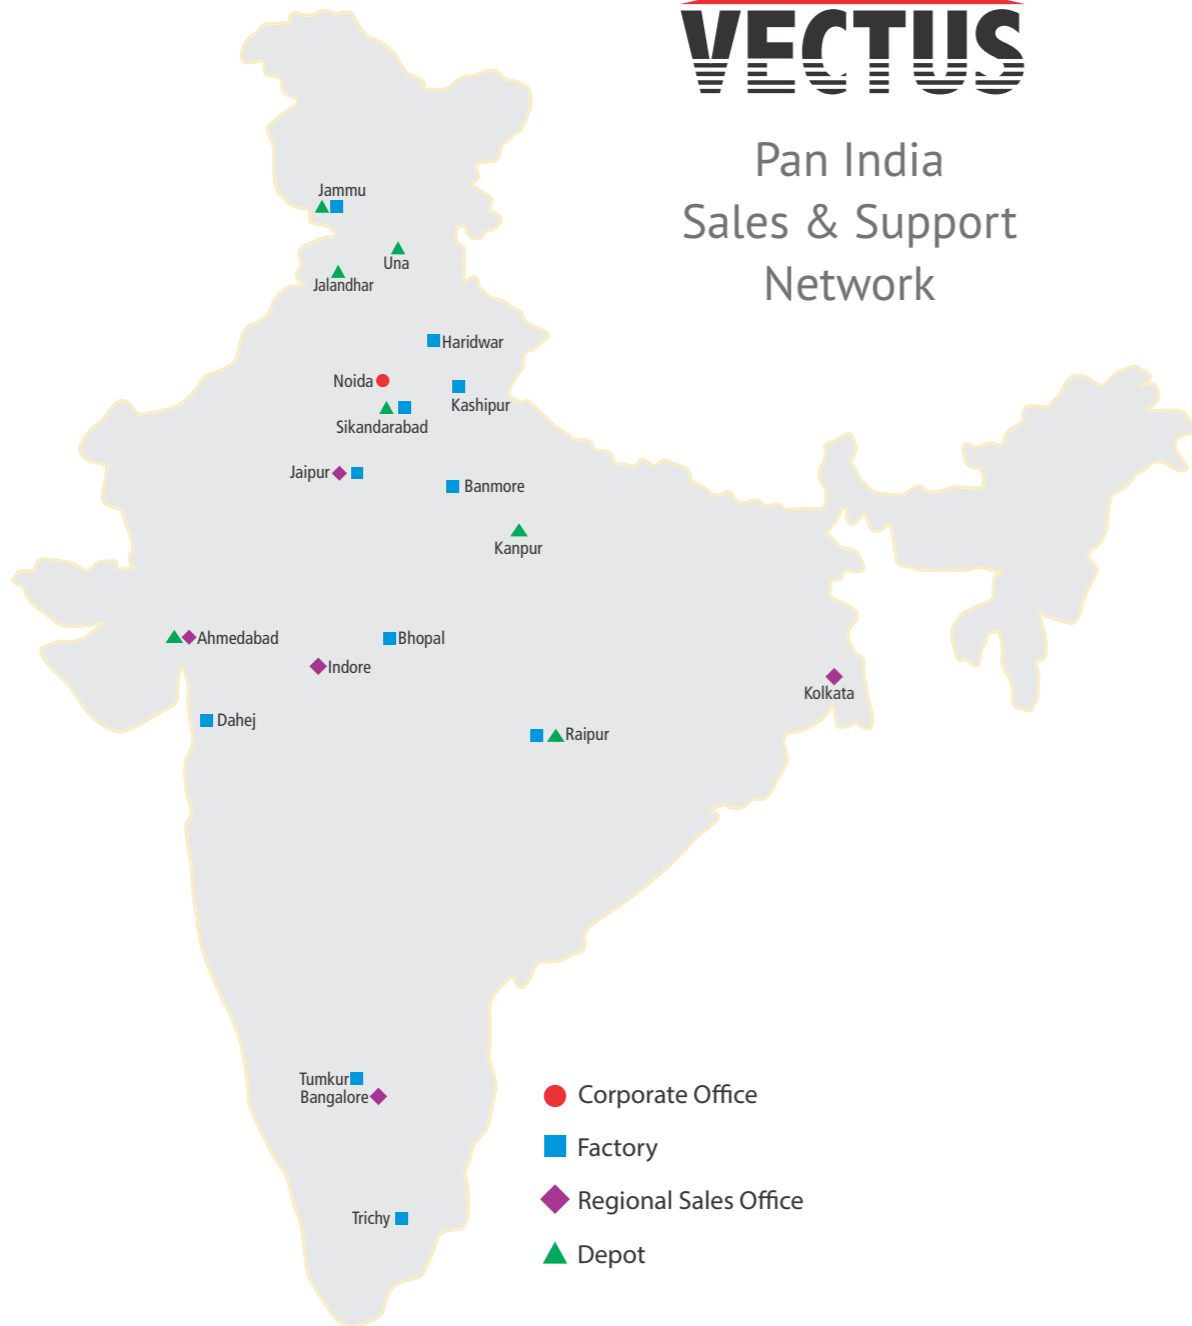

Pan India
Sales & Support
Network

India ki Waterline

CPVC PIPING SYSTEM
Hot and Cold Water Piping System

VECTUS INDUSTRIES LIMITED

A -36, Sector 83, Noida 201305, UP • Tel.: 0120-4753200
E-mail: info@vectus.in • CIN No: U25202MP2007PLC019781
Toll Free No. 1800-120-12345